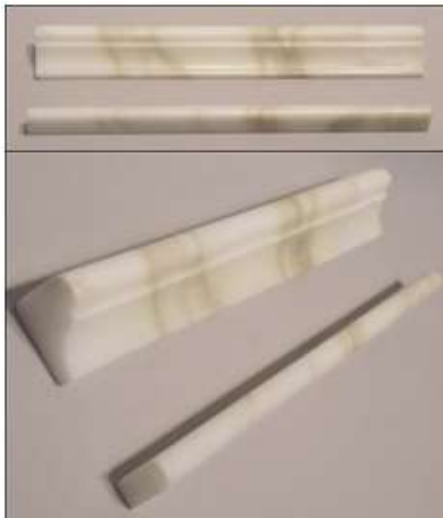

Calacatta Opus
Statuary 3x6 Beveled

Statuary 3x6 Beveled

Statuary 3x6 Beveled
Calacatta Hexagon Mosaic Concept

Calacatta Hexagon Mosaic

Calacatta Basket Weave

Calacatta Opus
Calacatta Pencil

CASTELLI MARBLE INC.

3958 SUPERIOR AVE. ~ CLEVELAND, OH 44114 ~ PHONE: (216) 361.1222 FAX: (216) 361.1797

WWW.CASTELLMARBLE.COM ~ EMAIL: CASTELLIL@AOL.COM

THE CARRARA COLLECTION

Calacatta Oro Collection

Calacatta Oro Hexagon Mosaic

Calacatta Oro Basket Weave

Calacatta Oro Opus
Calacatta Oro Pencil

Calacatta Oro Basket Weave Concept